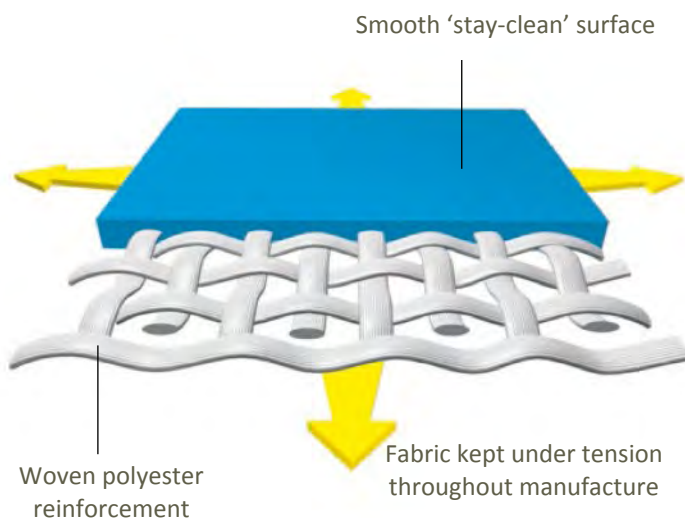

For use in more shaded locations we make a higher proportion of light coloured canopies. This is so the available light can shine through and generally brighten the area.

Sun and rain protection

Morton Parasols PVC fabrics are effective sunscreens since they filter a high percentage of ultraviolet radiation. The level of protection varies from one fabric to another depending on its weight, thickness and colour. See next page for full information about solar protection that is obtainable from each of the fabric types and colour.

The smooth welded seams of a PVC canopy ensures that the parasol is also totally waterproof and will provide shelter from the rain as well as from the sun. A perfect parasol/ umbrella combination.

Reinforced PVC

The diagram below shows the composition of superior PVC fabrics used by Morton Parasols. A woven polyester reinforcement, kept under tension throughout the manufacturing process, provides the dimensional stability that will prevent canopy deformation or sagging, in addition to making the fabric resistant to damage. The thickness of the PVC coating is greater on the upper surface to give longer life, and the 'stay-clean' smooth finish of the fabric helps to keep the canopy looking 'as new' and requiring minimum maintenance.